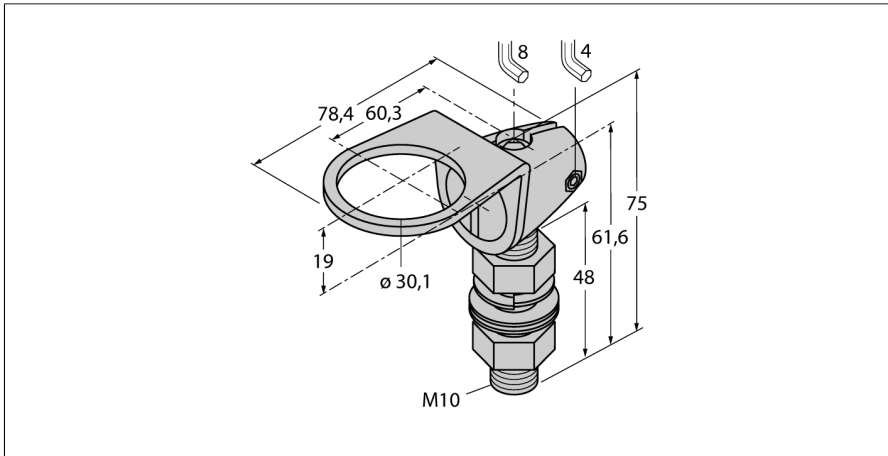

## Mounting Bracket

### SMB30FAM10

- Mounting bracket
- Stainless steel
- For 30 mm thread
- M10 × 1.5 thread

Type	SMB30FAM10
ID	3011185
Design	Accessories for threaded barrel, SMB30FAM10